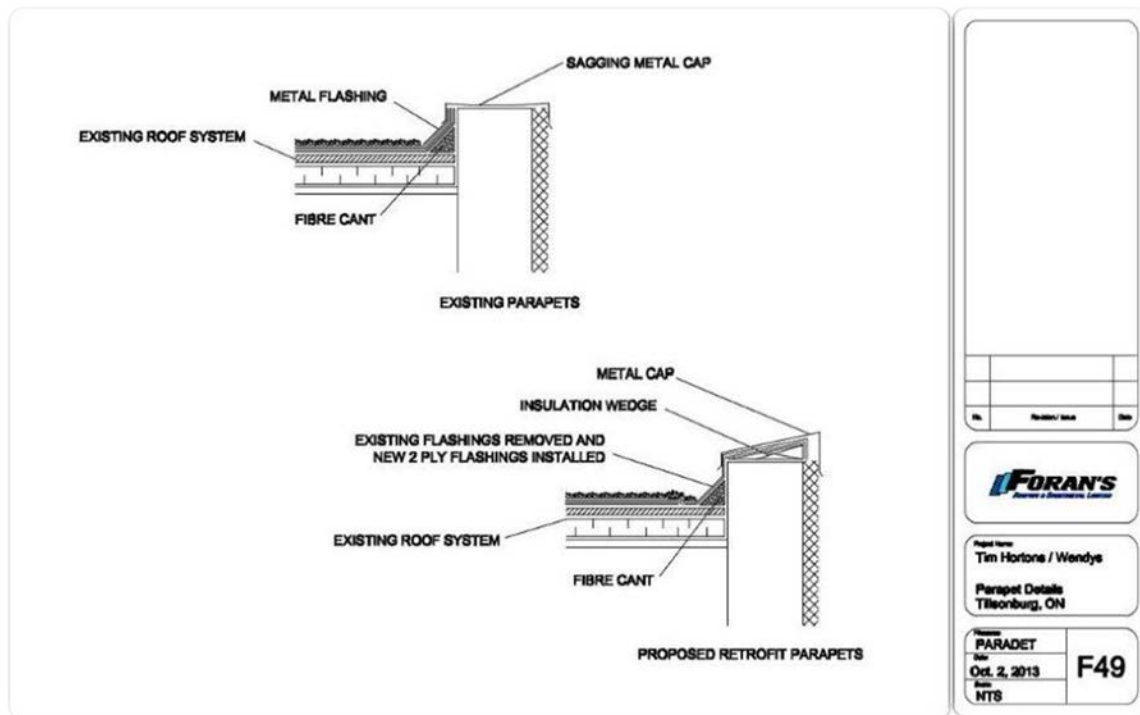

WALL STAINING SOLUTION – SLOPED PERIMETER METAL

Program Benefits:

Solution for unsightly black / brown / green stains running down your exterior walls caused by incorrectly installed metal trims and flashings

Airborne dust and dirt accumulate on top flat surface and leaks down joints in metal
Usually indicative of water entering wall cavity also, creating major expense in the long term

Masonry staining and deterioration costs are not typically budgeted
Low cost custom solution designed and installed by Foran's Roofing